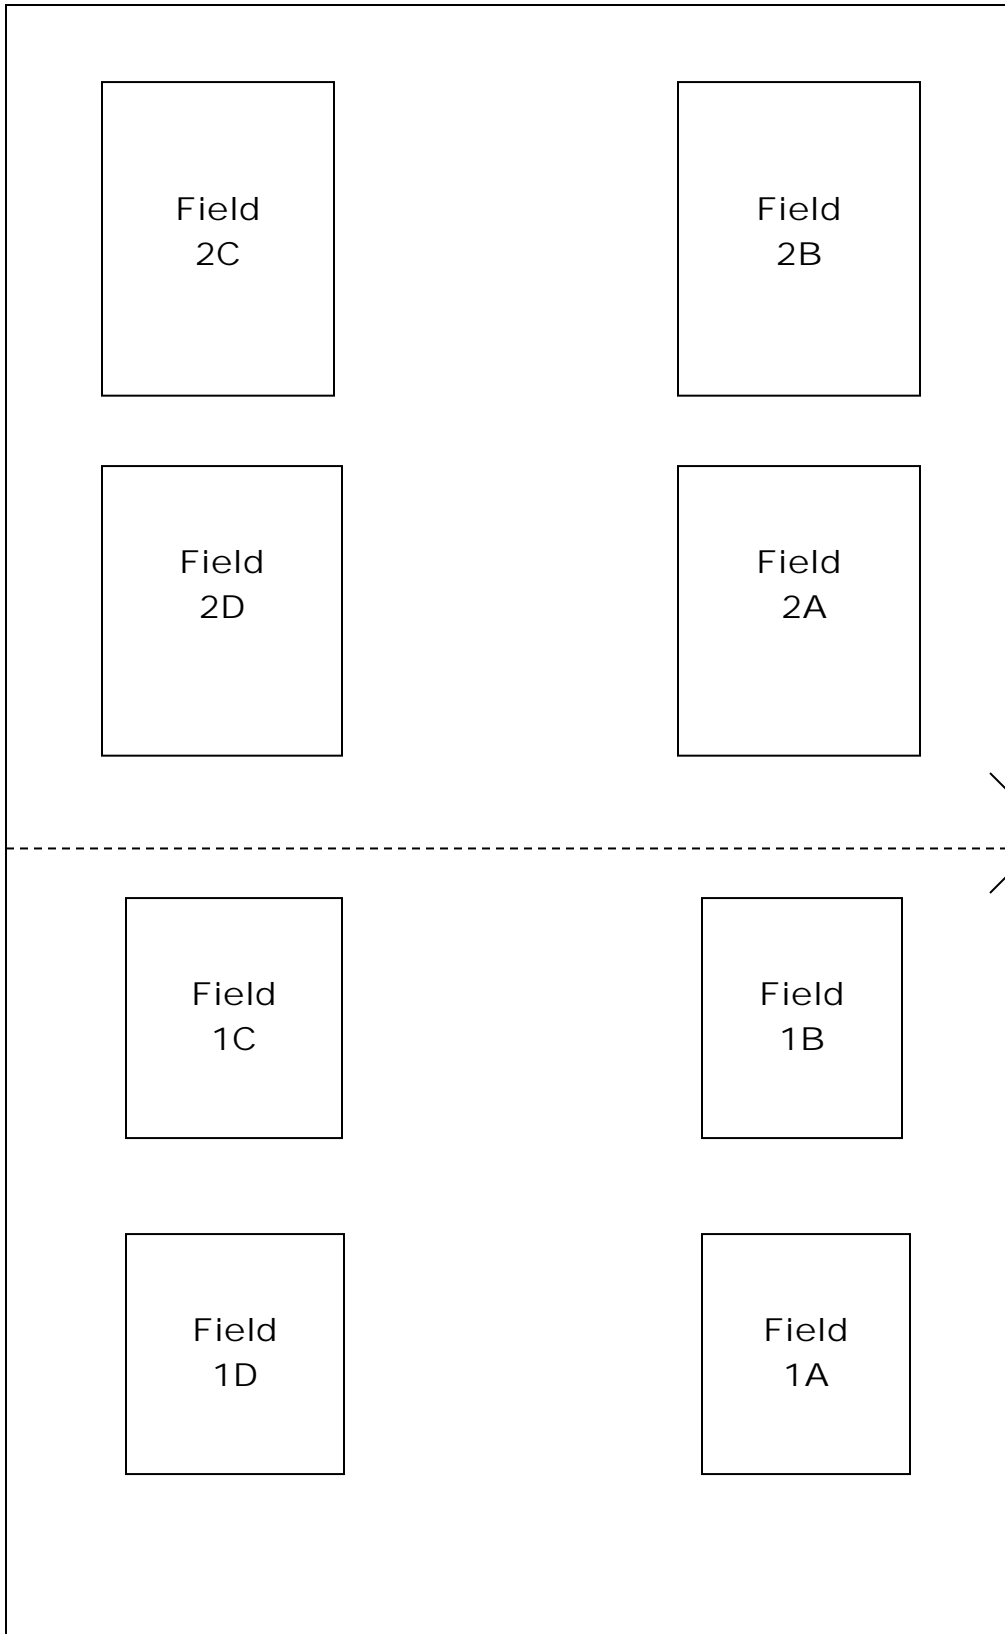

Baseball Fields

Tennis Courts

To Field #3

Light
Switch

Walking Path

SENIOR
CENTER

Bridge

Parking
Lot