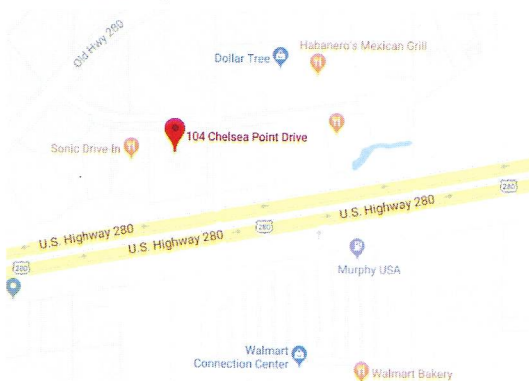

OrthoExpress

104 Chelsea Point Drive Chelsea, AL 35043

205-677-0001

Low Cost. Less Wait. Immediate Injury Care.

OrthoExpress is a free standing and independent Orthopedic Urgent Care located in Chelsea, AL. OrthoExpress offers urgent care specifically for orthopedic injuries, such as fractures, dislocations, and sprains.

Hours of Operation

Monday 10:00am-8:00pm
Tuesday 10:00am-8:00pm
Wednesday 10:00am-8:00pm
Thursday 10:00am-8:00pm
Friday 10:00am-8:00pm
Saturday 1:00pm-6:00pm
Sunday 1:00pm-6:00pm

Directions

104 Chelsea Point Drive
Chelsea, AL 35043
205-677-0001